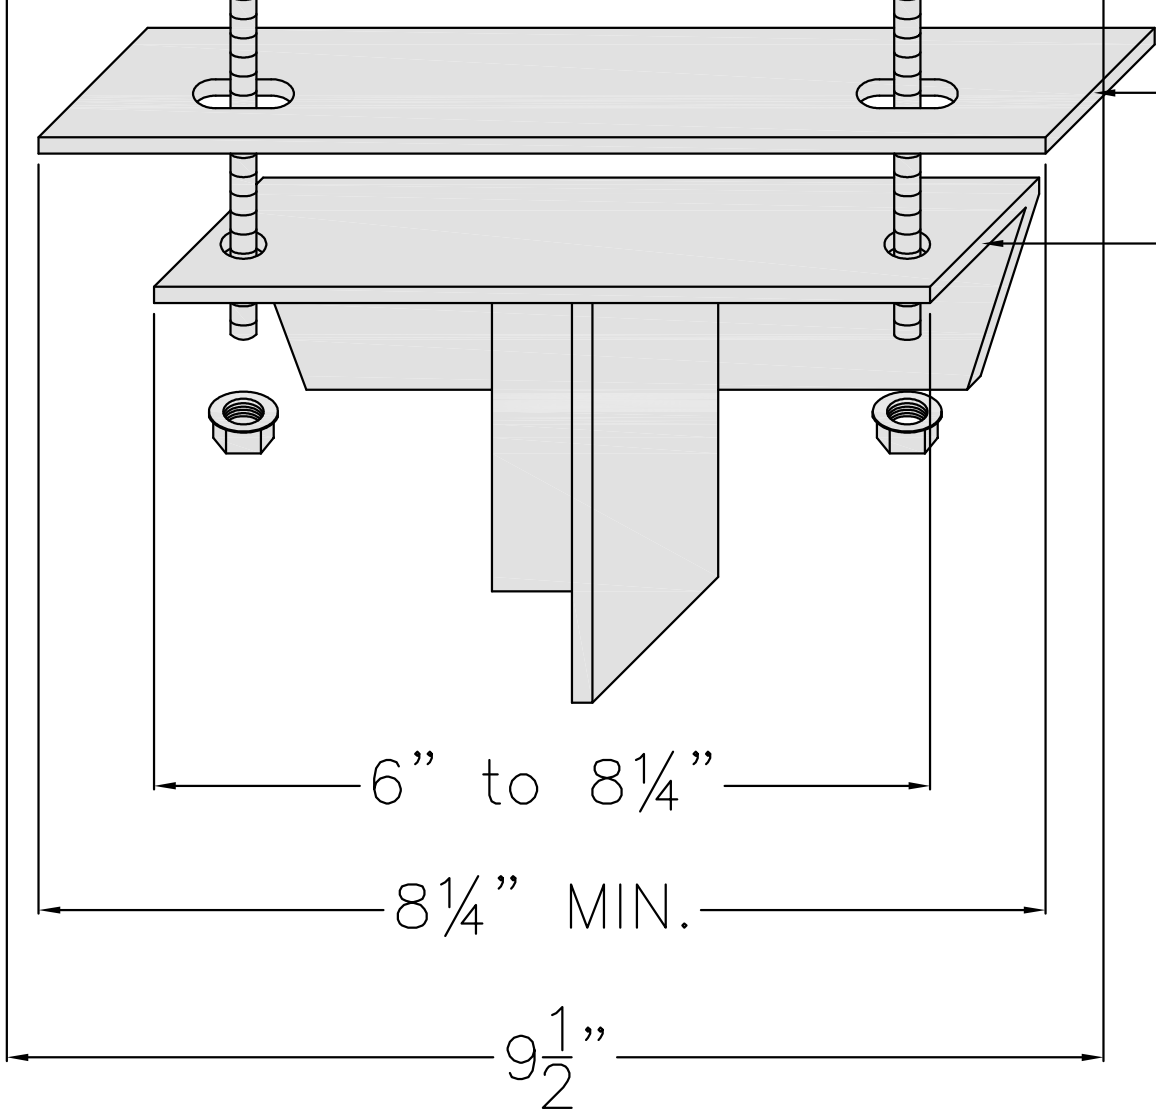

2x10 ALUMINUM
PLANK

ADAPTER PLATE

EXISTING SUPPORT

6" to 8 1/4"

8 1/4" MIN.

9 1/2"