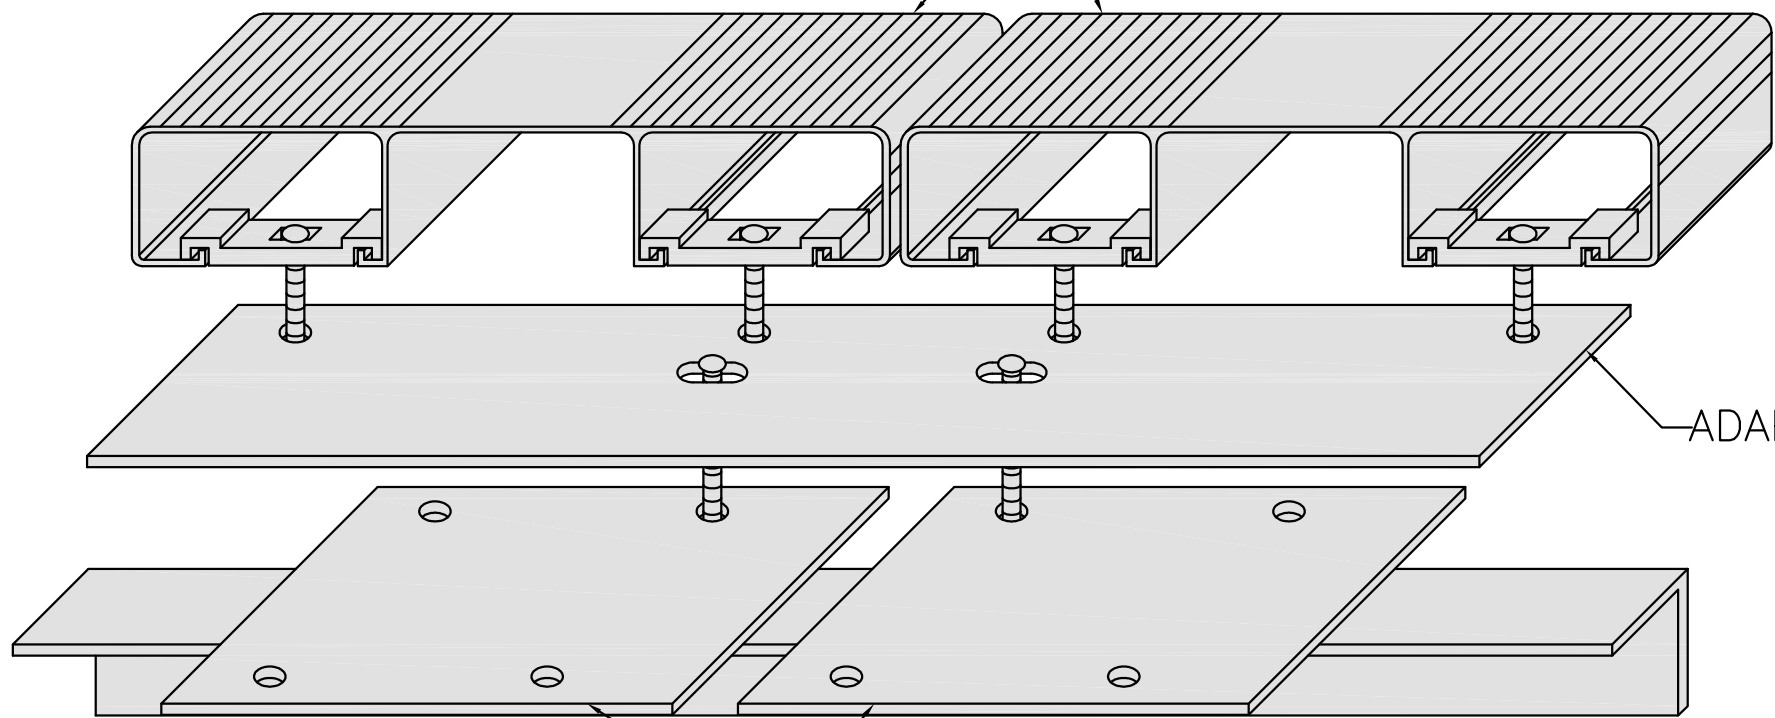

DOUBLE 2x10
ALUMINUM PLANK

ADAPTER PLATE

EXISTING SUPPORTS